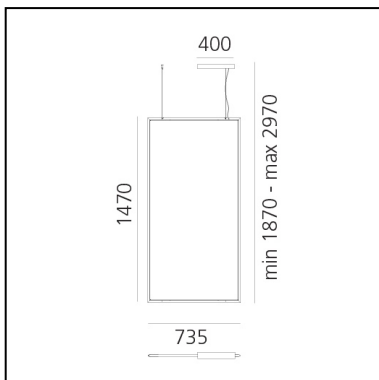

Discovery Space Rectangular - RGBW - Satinized aluminium - App Compatible

Ernesto Gismondi

IP20    Dimmerable: 

LUMINAIRE

- Watt: **54W**
- Voltage: **220-240V**
- Delivered lumens output: **2664lm**
- Efficiency: **100%**
- Efficacy: **49.33lm/W**
- CRI: **80**
- Dimmable Typology: **APP**

DIMENSIONS

- Length: **cm 73.5**
- Width: **cm 1.7**
- Height: **cm 147**
- Max Height from ceiling: **cm 297**

SOURCES INCLUDED

- Category: **Led RGBW**
- Number: **1**
- Watt: **52W**
- Color Tolerance: **MacAdam 3SDCM**
- Service Life: **L90 (6K) 50000h**