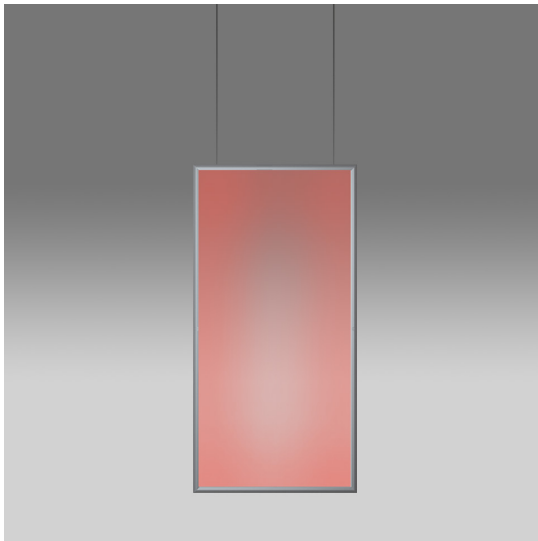

Discovery Space Rectangular - RGBW - Satinized aluminium - App Compatible

Ernesto Gismondi

IP20    Dimmerable: 

LUMINAIRE

- Watt: **54W**
- Voltage: **220-240V**
- Delivered lumens output: **2664lm**
- Efficiency: **100%**
- Efficacy: **49.33lm/W**
- CRI: **80**
- Dimmable Typology: **APP**

Notes

The APP driver can not be controlled by DALI dimming system and viceversa.

DESCRIPTION

Discovery is an unobtrusive, utterly absent and immaterial element. Its volume is only perceived when switched on, thanks to the light that outlines the central emitting surface. The result is a uniform light, ideal for working environments. The company's great optoelectronic skills, combined with a thorough culture of design and with technological know-how, produces a perfectly all-purpose and surprising solution, which translates innovation into emotional perception.

PRODUCT CODE: 2003010APP

FEATURES

- Article Code: **2003010APP**
- Colour: **Satinized aluminium**
- Installation: **Suspension**
- Material: **Technopolymer, aluminium**
- Series: **Design Collection**
- Environment: **Indoor**
- design by: **Ernesto Gismondi**

DIMENSIONS

- Length: **cm 73.5**
- Width: **cm 1.7**
- Height: **cm 147**
- Max Height from ceiling: **cm 297**

SOURCES INCLUDED

- Category: **Led RGBW**
- Number: **1**
- Watt: **52W**
- Color Tolerance: **MacAdam 3SDCM**
- Service Life: **L90 (6K) 50000h**